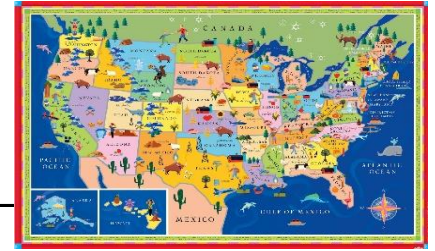

Speed Puzzling #005 Results

(Virtual Jigsaw Puzzle Contest--individual)

Sponsored by: Jigsaw Puzzle Contests FB group
<https://www.facebook.com/groups/466415447356882/>

eeBoo's 100 piece
 This Land Is Your Land