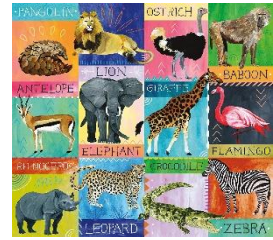

Speed Puzzling #033 Results

(Virtual Jigsaw Puzzle Contest--individuals)

Sponsored by: SpeedPuzzling.com

<https://www.facebook.com/groups/SpeedPuzzling/>

Mudpuppy 500 piece

Painted Safari

Rank	Score	Cumul	Name	Time	*P4 Score	Location	Loc Rank
1	1000	20155	Schuler, Sarah	0:33:24	14.97	Minnesota	1
2	980	24514	Whiting, Melinda	0:41:11	12.14	Utah	1
3	960	15113	Siedlecki, Trisha	0:41:57	11.92	California	1
4	940	17703	Rogers, Grey	0:41:58	11.91	Louisiana	1
5	920	20763	Scott, Geoffrey	0:42:20	11.81	New York	1
6	900	32951	McLeod, Tammy	0:42:32	11.76	California	2
7	880	4142	Buhr, Kelly	0:43:49	11.41	California	3
8	860	30557	Feucht, Yvonne	0:43:50	11.41	California	4
9	840	14600	Oman, Sarah	0:44:43	11.18	Oregon	1
10	820	5525	Riehemann, Susanne	0:49:40	10.07	California	5
11	800	14671	Marshall, Noelle	0:50:25	9.92	Minnesota	2
12	780	8370	Urrutia, Isabel	0:54:44	9.14	CANADA	1
13	760	9278	Haglund-Pagel, Amber	0:56:01	8.93	Minnesota	3
14	740	15732	Marks, Linnzi	0:56:20	8.88	Florida	1
15	720	20974	Cluff, Jonathan	0:59:20	8.43	Texas	1
16	700	1137	Abia, Anna Mae	1:03:07	7.92	California	6
17	680	2734	Wiltgen, Sara	1:09:25	7.20	Iowa	1
18	660	2362	Brown, Kelley	1:10:09	7.13	Washington	1
19	640	8223	Treacy, Allison	1:14:00	6.76	Massachusetts	1
20	620	11819	Hawkins, Kris	1:17:24	6.46	South Carolina	1
21	600	9904	Boissonnault, Christina	1:19:06	6.32	Washington	2
22	580	908	Bertolina, Jen	1:19:16	6.31	Utah	2
23	560	6036	Andrews, Kimberly	1:19:32	6.29	Texas	2
24	540	1484	Gomez, Ana	1:21:35	6.13	Wisconsin	1
25	520	8364	Gunnell, Andrea	1:30:21	5.53	Utah	3
26	500	10530	Bailey, Rose	1:47:28	4.65	New York	2